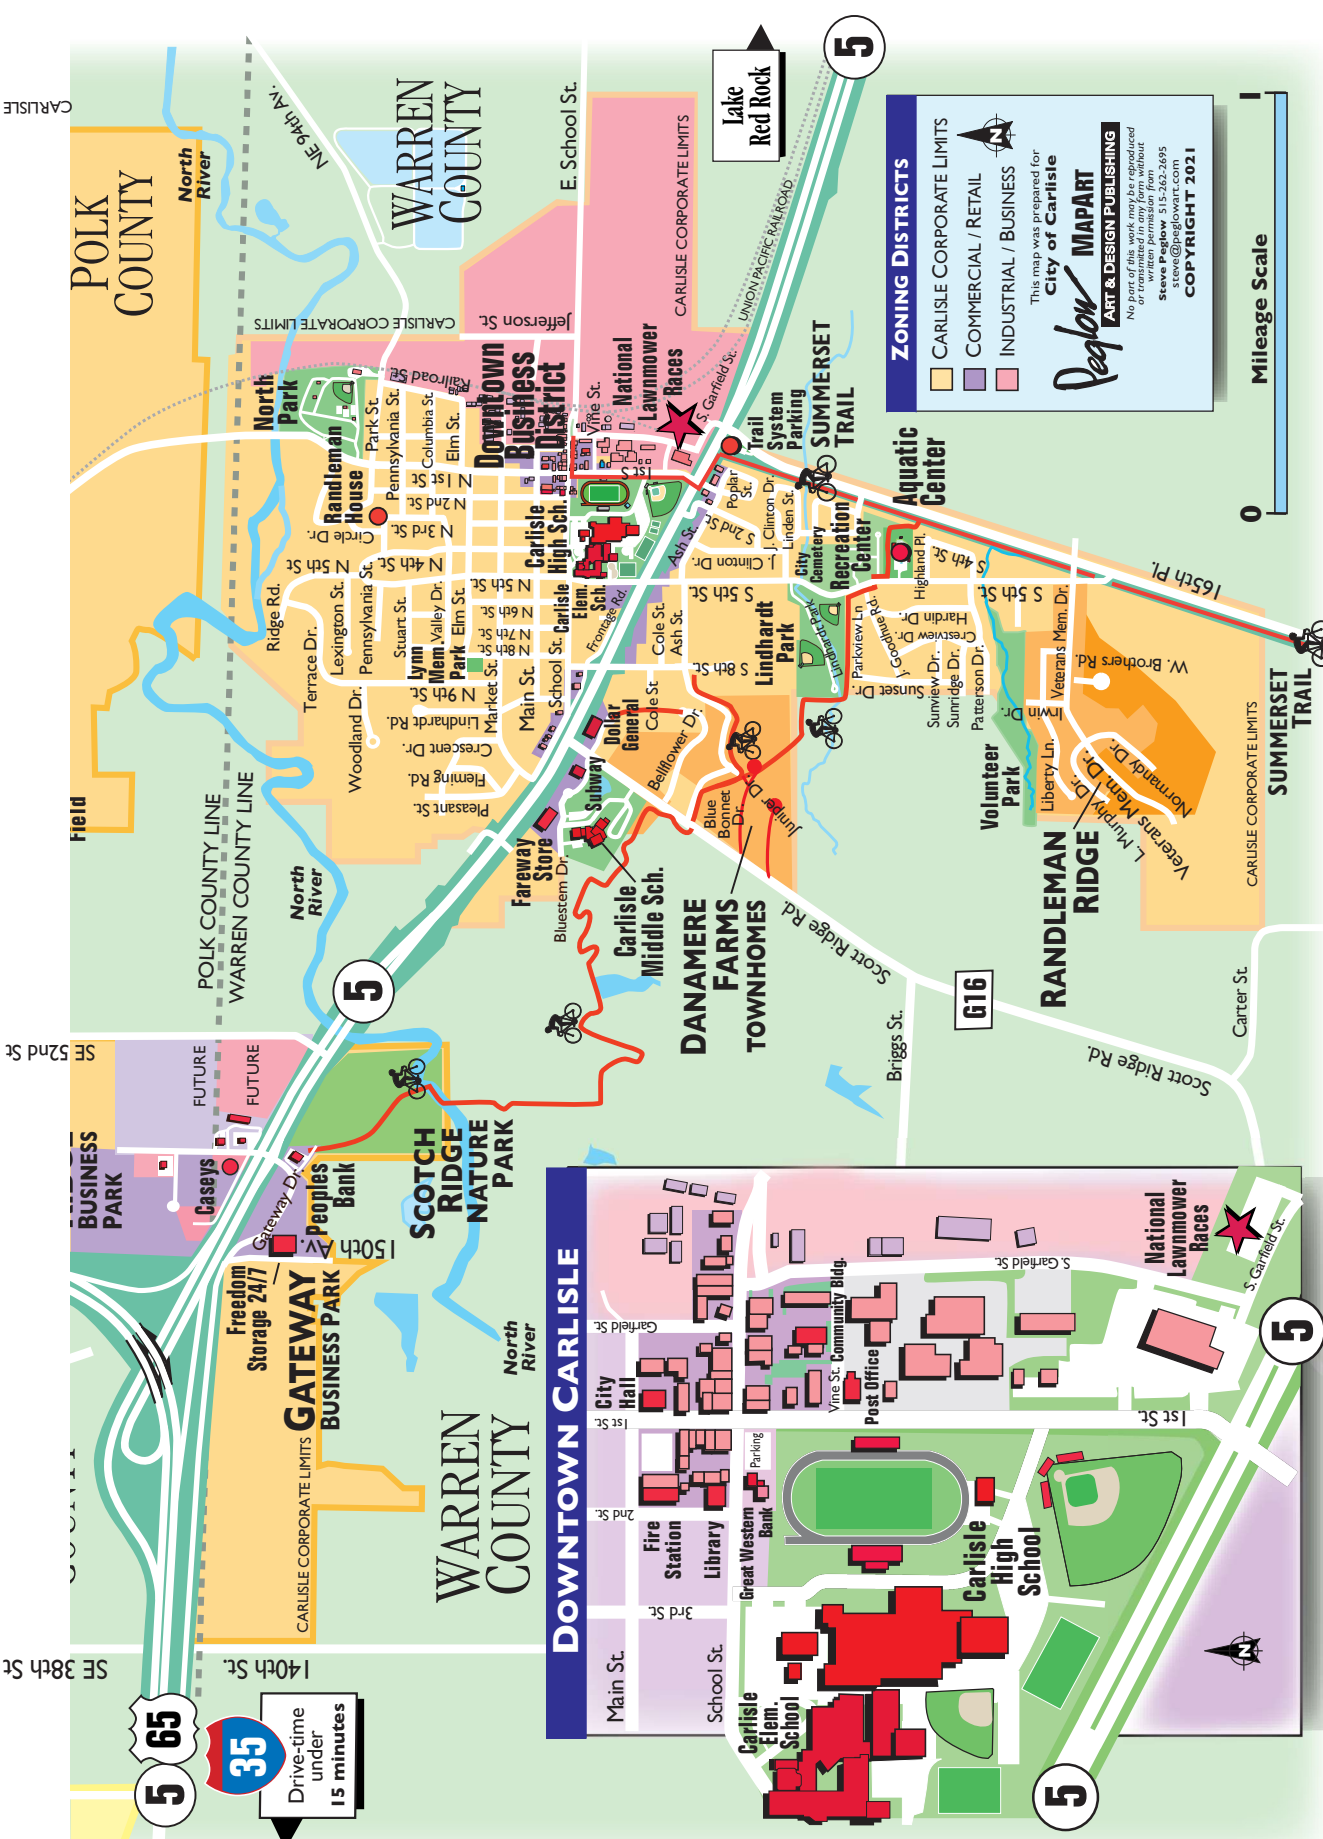

# Carlisle

**CARLISLE'S EASY ACCESSIBILITY TO THE METRO**

**80**  
Drive-time under 15 minutes

**35**  
Drive-time under 10 minutes

**69**  
Downtown Drive-time under 10 minutes

**69**  
South Ridge Mall Drive-time under 10 minutes

**80**  
Des Moines Airport Drive-time under 15 minutes

**65**  
Des Moines Airport Drive-time under 10 minutes

**Des Moines Airport**  
Drive-time under 10 minutes

**5 65**  
Drive-time under 15 minutes

**ZONING DISTRICTS**

- CARLISLE CORPORATE LIMITS
- COMMERCIAL / RETAIL
- INDUSTRIAL / BUSINESS

This map was prepared for  
**City of Carlisle**  
*Redlow MAPART*  
 ART & DESIGN PUBLISHING  
No part of this work may be reproduced or transmitted in any form without the written permission of the publisher.  
 Steve Peglow 515-262-2895  
 steve@peglowart.com  
 COPYRIGHT 2021