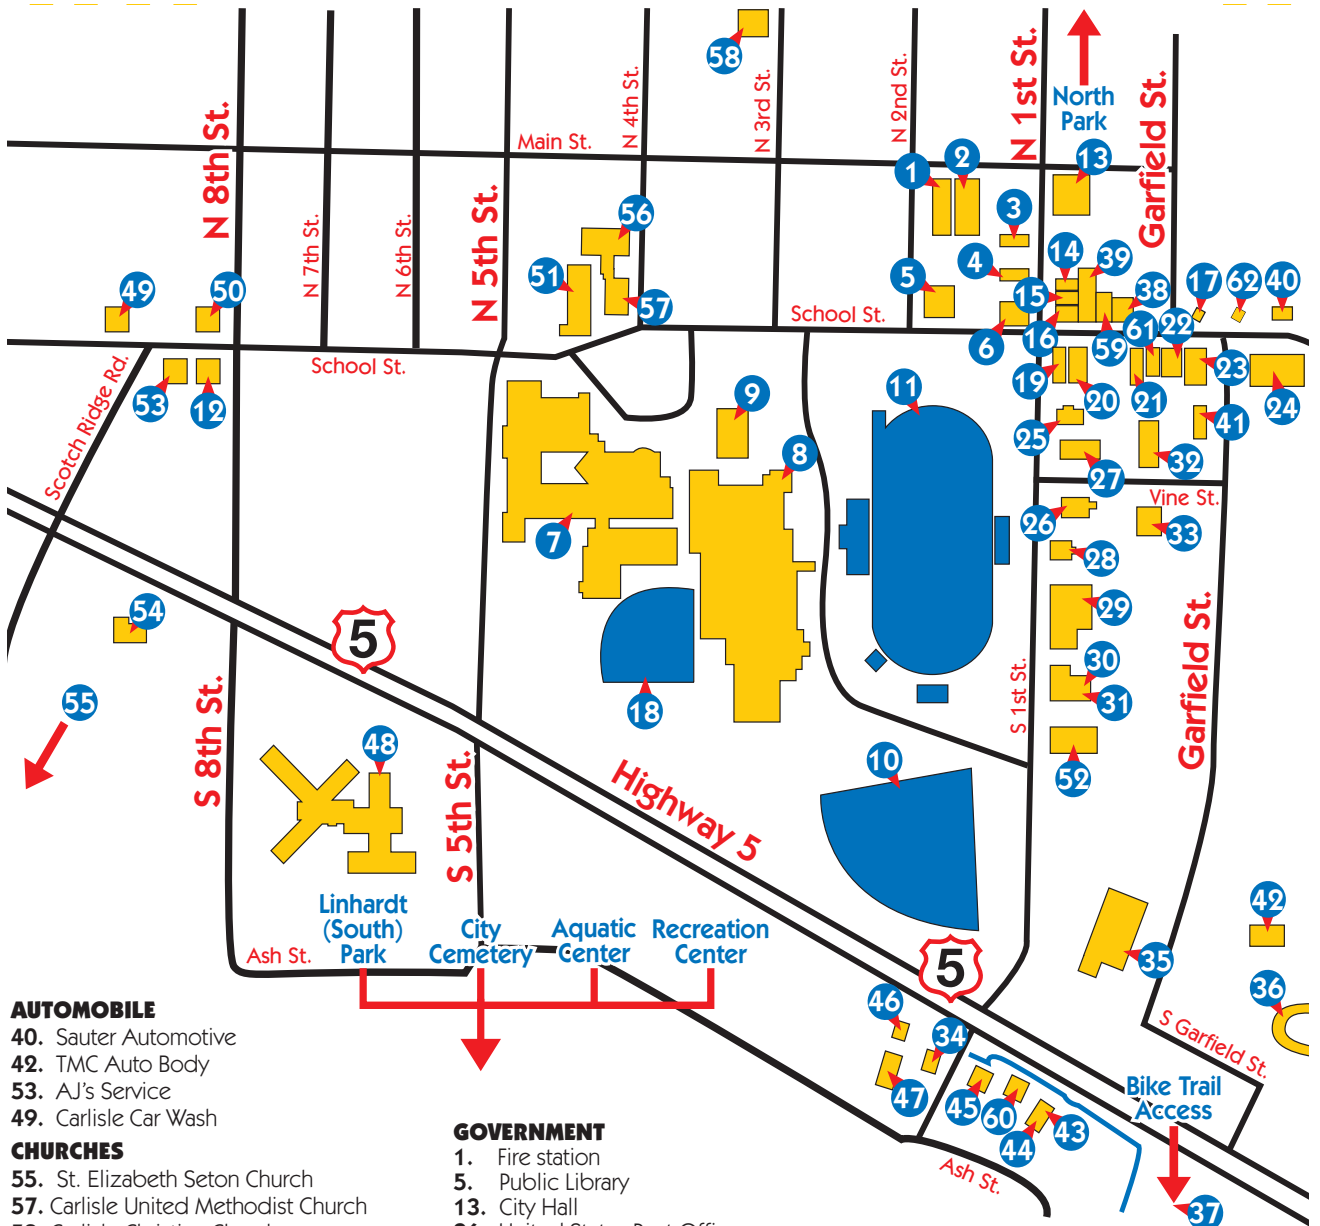

Carlisle Downtown & Area Business District

AUTOMOBILE

- 40. Sauter Automotive
- 42. TMC Auto Body
- 53. AJ's Service
- 49. Carlisle Car Wash

CHURCHES

- 55. St. Elizabeth Seton Church
- 57. Carlisle United Methodist Church
- 58. Carlisle Christian Church

CONVENIENCE STORE/GAS STATION AND GROCERY

- 50. Casey's School Street
- 45. Casey's 1st Street
- 54. Fareway

EDUCATION/SCHOOLS AND CHILD CARE

- 7. Carlisle elementary School
- 8. Carlisle High School
- 9. Carlisle Schools Administration
- 10. Bob James Baseball Field
- 11. Dr. Doane Hakes Stadium
- 18. Carlisle High School Softball field
- 20. School Street Daycare

RETAIL/ENTERTAINMENT/ MISCELLANEOUS

- 2. True Value Hardware
- 21. Catalpa Flowers and Gifts
- 22. Carlisle VFW #2099
- 24. James Oil Company, LLC

- 29. Carlisle Citizen
 - 36. River Bottom Raceway
 - 37. Summerset Bike Trailhead
 - 39. Dance 2 Xtreme
 - 61. Alternative Outdoors
- ## RESTAURANTS
- 19. Back Alley Smokehouse
 - 23. LaVilla Mexican Restaurant
 - 27. Stadium View & Johnny and Mike's Pizza
 - 33. Cal's Fine Food and Spirits
 - 34. Fiss' Ice Cream * Subs * Salads

SERVICES

- 3. Etcgraphics Inc.
- 41. Bubba's Washboard
- 30. Avalayne Hair Studio
- 31. Lucky Nails
- 52. Roberts Brothers Heating and Cooling
- 35. Wycoff Heating and Cooling
- 51. Peterson Funeral Home
- 60. Stuyvesant, Benton and Judisch Sandstone Management
- 62. Sandstone Management